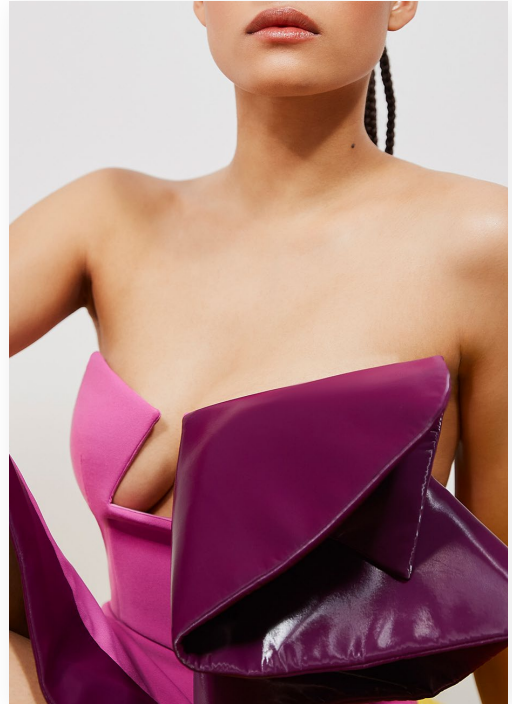

ISO 800 1/250 S f/4 AZZI&OSTA rtw_look 13 38_2255.jpg ★★★★★