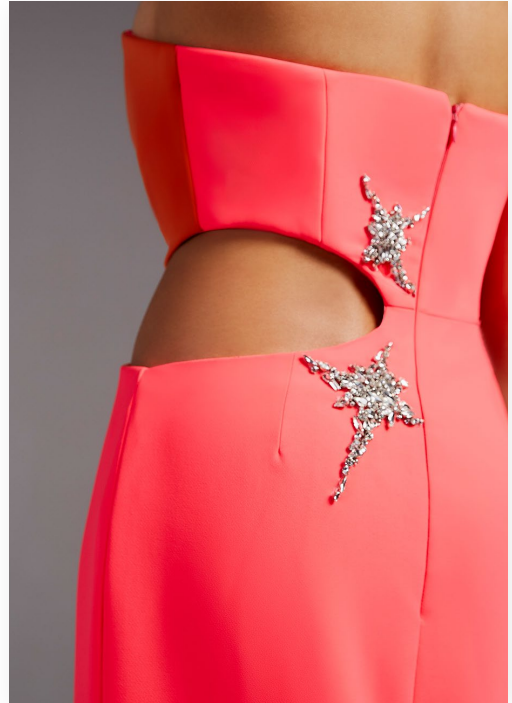

ISO 200 1/250 S f/5 AZZI&OSTA rtw_look 20_2379.jpg

★★★★★